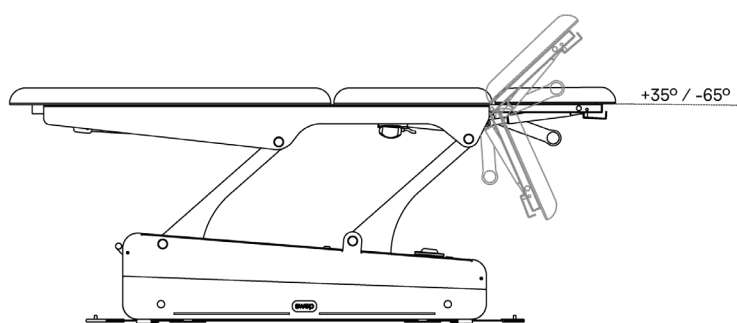

## Dimensions

### MOTORS

1 engine height (6000N)  
1 engine middle section  
(6000N)

DIMENSIONS (LENGTH X WIDTH)  
202 x 68 cm

HEIGHT (MIN. AND MAX.)  
48/90 cm

WEIGHT  
102 kg

LIFTING CAPACITY  
200 kg

POWER SUPPLY  
230 V - 50/60 Hz