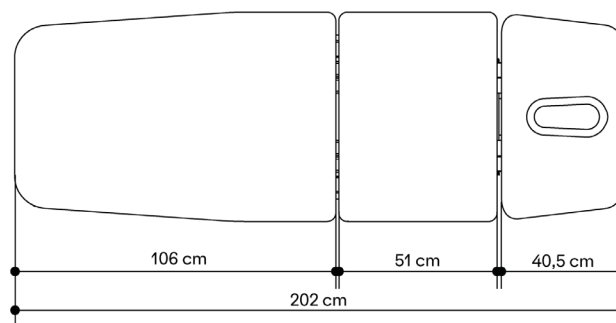

## Dimensions

### MOTORS

1 engine height (6000N)  
1 engine middle section  
(6000N)

DIMENSIONS (LENGTH X WIDTH)  
202 x 68 cm

HEIGHT (MIN. AND MAX.)  
48/90 cm

WEIGHT  
102 kg

LIFTING CAPACITY  
200 kg

POWER SUPPLY  
230 V - 50/60 Hz