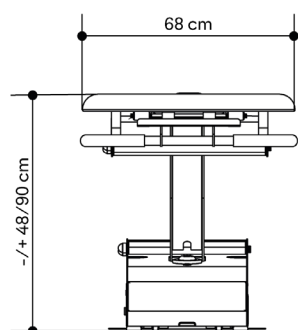

## Dimensions

### MOTORS

1 engine height (6000N)  
1 engine middle section  
(6000N)

DIMENSIONS (LENGTH X WIDTH)  
202 x 68 cm

HEIGHT (MIN. AND MAX.)  
48/90 cm

WEIGHT  
102 kg

LIFTING CAPACITY  
200 kg

POWER SUPPLY  
230 V - 50/60 Hz