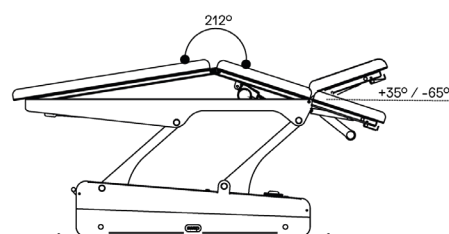

## Dimensions

### MOTORS

1 engine height (6000N)  
1 engine middle section  
(6000N)

DIMENSIONS (LENGTH X WIDTH)  
202 x 68 cm

HEIGHT (MIN. AND MAX.)  
48/90 cm

WEIGHT  
102 kg

LIFTING CAPACITY  
200 kg

POWER SUPPLY  
230 V - 50/60 Hz